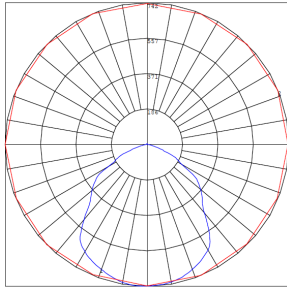

Photometrics: LFE-15W-KN

BUD Rating: B1-U2-G0