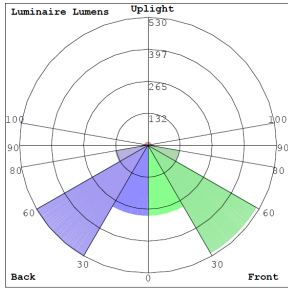

Photometrics: LFE-15W-KN

BUD Rating: B1-U2-G0